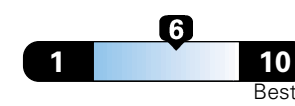

Smog Rating (tailpipe only)

This vehicle emits 352 grams CO2 per mile. The best emits 0 grams per mile (tailpipe only). Producing and distributing fuel also creates emissions; learn more at fuel economy.gov.

Actual results will vary for many reasons, including driving conditions and how you drive and maintain your vehicle. The average new vehicle gets 27 MPG and cost $7,500 to fuel over 5 years. Cost estimates are based on 15,000 miles per year at $2.70 per gallon. MPGe is miles per gasoline gallon equivalent. Vehicle emissions are a significant cause of climate change and smog.

fuel economy.gov

Calculate personalized estimates and compare vehicles